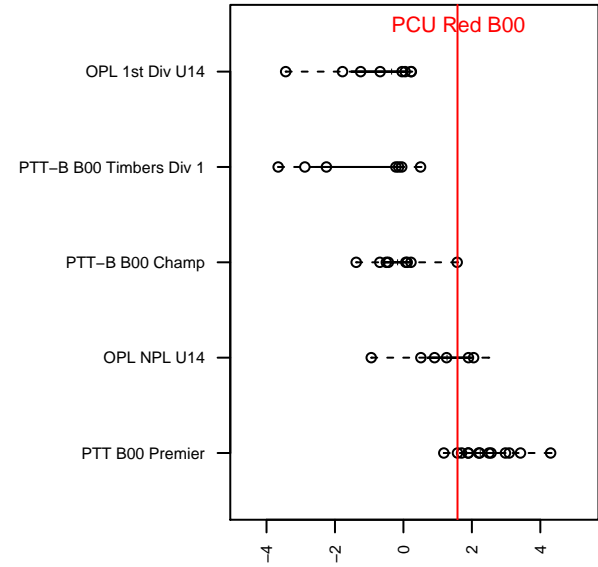

**attack and defense rating
relative to others at age
and all opponents in last 13 months**