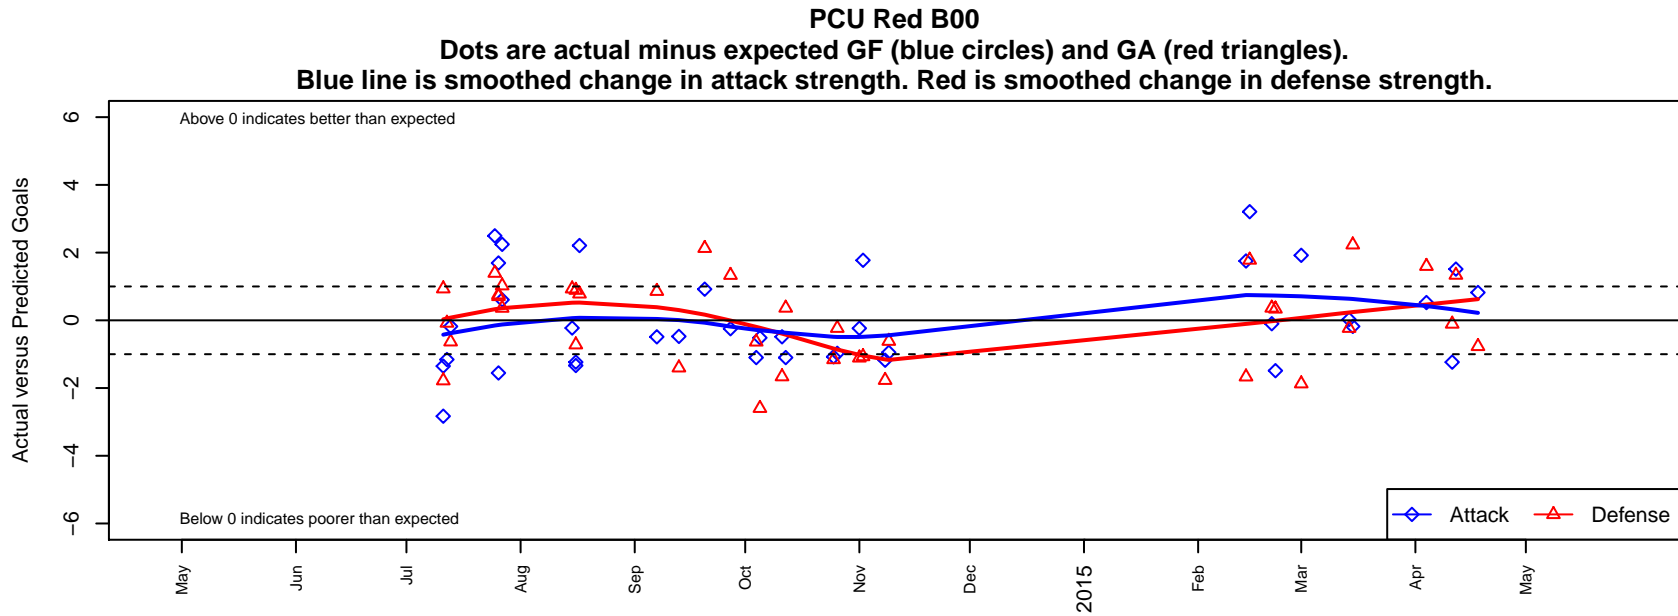

PCU Red B00

Portland City United SC
 Portland, OR
 B00 total strength=1286
 attack=6.7 defense=4.34
 fall league = PTT B00 Premier
 spr league = Spr OYS B00 Premier
 notes= Turney 2013

alt names used:
 PCU 00 Red
 PCU B00 Red
 PCU 00B Red
 PCU 00B Red
 PCU 00B Red

Venues played:
 2014 PCU Summer Classic U14-U15 Red
 2014 Crossfire Select Cup BU14 Gold
 2014 Mt Hood Challenge U14
 2014 PTT B00 Premier
 2014 Spr OYS B00 Premier
 2014 OYS State Cup B00

**attack and defense variance (black dot)
relative to other teams
and top 10 in region**